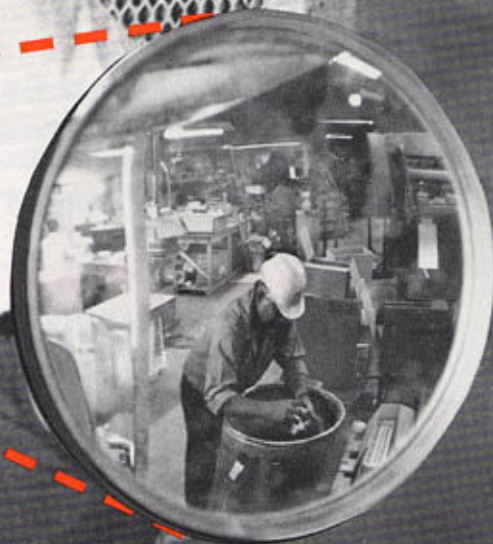

AVOID COSTLY ACCIDENTS WITH OUR ROSCO "HINDSIGHT" LIFT TRUCK REAR-VIEW MIRROR

FEATURING OUR
UNIVERSAL BRACKET
FOR EASY
INSTALLATION.
NO DRILLING
NECESSARY,
USE SCREWDRIVER
AND PLIERS ONLY.

Driver does
not see worker
as he backs up.

With the ROSCO
lift truck mirror in
place, the driver can
see worker and more.

See worker and more.

" ROSCO LIFT TRUCK MIRRORS HAVE 20-20 HINDSIGHT"

DID YOU KNOW ?...

- Lift Trucks spend more than fifty percent of their time in reverse.
- Lift truck operators maintain that rear-view blind spots are one of their greatest concerns.
- Lift trucks accounted for over thirteen percent of all lost-time accidents in the warehousing industry, according to the most recent study by the federal bureau of labor statistics.

THE HINDSIGHT SOLUTION...

- Safety conscious engineers and warehouse managers around the country have helped solve these lift truck problems by installing "**ROSCO HINDSIGHT**" rear-view mirrors.
- The "**ROSCO HINDSIGHT**" mirror utilizes a fully adjustable, universal mounting system that installs on any roll bar or cage in under two minutes.
- No drilling or tapping required - all necessary hardware included.
- The convex mirror lens provides a panoramic view covering the field of operation.
- The heavy duty construction and unbreakable acrylic mirror makes the "**ROSCO HINDSIGHT**" ideal for use with any industrial vehicle.
- A large variety of mirror heads allows for use with all sizes of lift trucks.