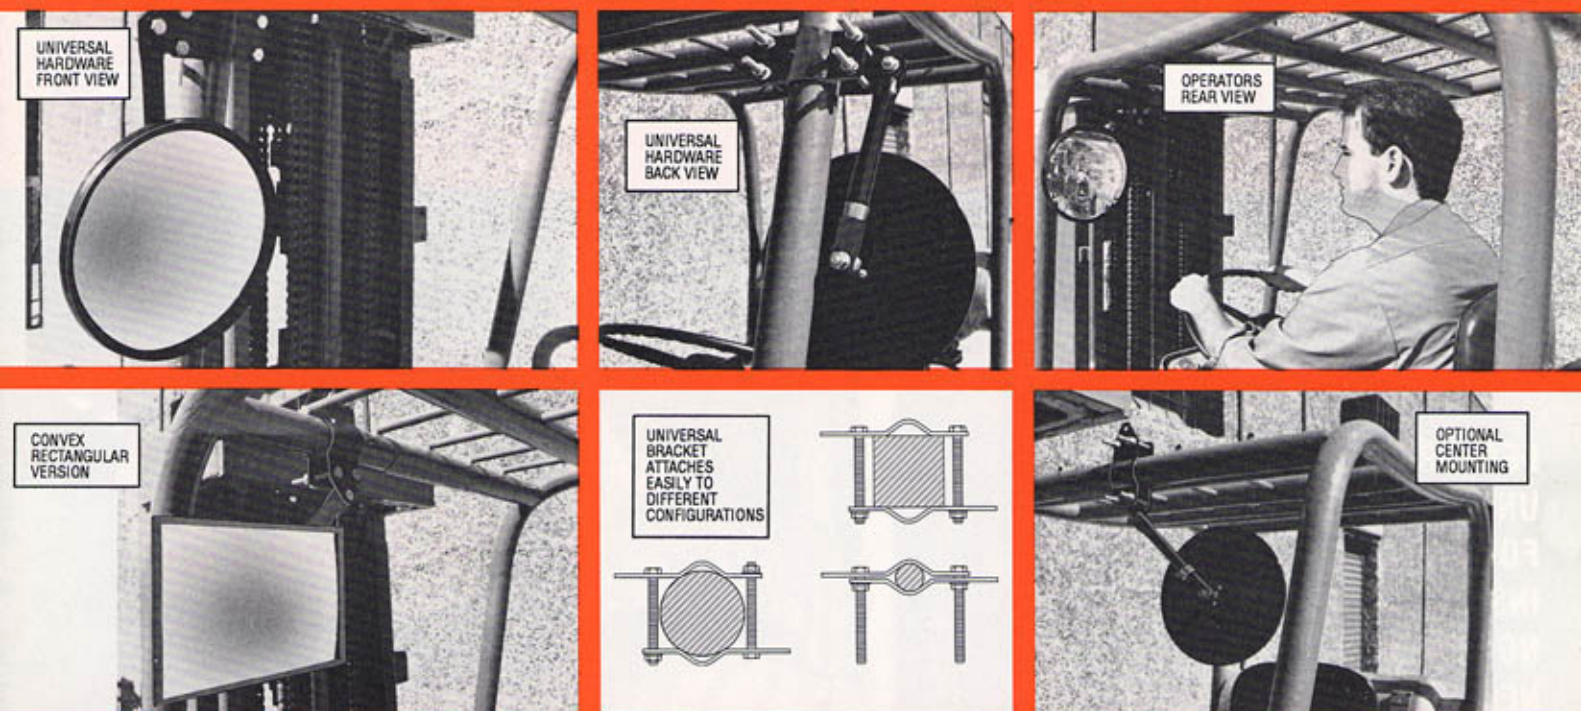

AVOID COSTLY ACCIDENTS WITH OUR ROSCO "HINDSIGHT" LIFT TRUCK REAR-VIEW MIRROR

FEATURING OUR
UNIVERSAL BRACKET
FOR EASY
INSTALLATION.
NO DRILLING
NECESSARY,
USE SCREWDRIVER
AND PLIERS ONLY.

Driver does
not see worker
as he backs up.

With the ROSCO
lift truck mirror in
place, the driver can
see worker and more.

See worker and more.

" ROSCO LIFT TRUCK MIRRORS HAVE 20-20 HINDSIGHT"

DID YOU KNOW ?...

- Lift Trucks spend more than fifty percent of their time in reverse.
- Lift truck operators maintain that rear-view blind spots are one of their greatest concerns.
- Lift trucks accounted for over thirteen percent of all lost-time accidents in the warehousing industry, according to the most recent study by the federal bureau of labor statistics.

THE HINDSIGHT SOLUTION...

- Safety conscious engineers and warehouse managers around the country have helped solve these lift truck problems by installing "**ROSCO HINDSIGHT**" rear-view mirrors.
- The "**ROSCO HINDSIGHT**" mirror utilizes a fully adjustable, universal mounting system that installs on any roll bar or cage in under two minutes.
- No drilling or tapping required - all necessary hardware included.
- The convex mirror lens provides a panoramic view covering the field of operation.
- The heavy duty construction and unbreakable acrylic mirror makes the "**ROSCO HINDSIGHT**" ideal for use with any industrial vehicle.
- A large variety of mirror heads allows for use with all sizes of lift trucks.