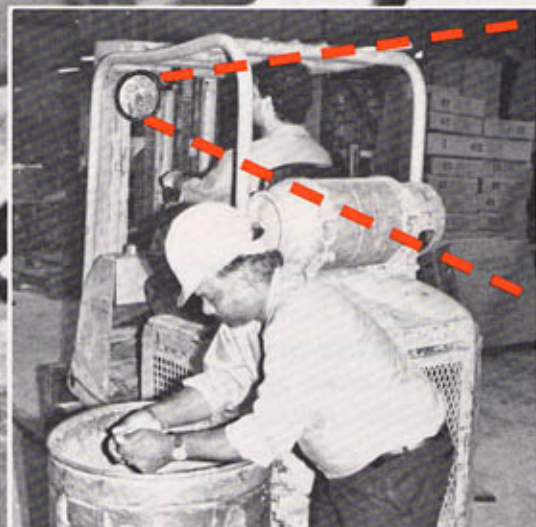

AVOID COSTLY ACCIDENTS WITH OUR ROSCO "HINDSIGHT" LIFT TRUCK REAR-VIEW MIRROR

FEATURING OUR
UNIVERSAL BRACKET
FOR EASY
INSTALLATION.
NO DRILLING
NECESSARY,
USE SCREWDRIVER
AND PLIERS ONLY.

Driver does
not see worker
as he backs up.

With the ROSCO
lift truck mirror in
place, the driver can
see worker and more.

See worker and more.

" ROSCO LIFT TRUCK MIRRORS HAVE 20-20 HINDSIGHT"

DID YOU KNOW ?...

- Lift Trucks spend more than fifty percent of their time in reverse.
- Lift truck operators maintain that rear-view blind spots are one of their greatest concerns.
- Lift trucks accounted for over thirteen percent of all lost-time accidents in the warehousing industry, according to the most recent study by the federal bureau of labor statistics.

THE HINDSIGHT SOLUTION...

- Safety conscious engineers and warehouse managers around the country have helped solve these lift truck problems by installing "**ROSCO HINDSIGHT**" rear-view mirrors.
- The "**ROSCO HINDSIGHT**" mirror utilizes a fully adjustable, universal mounting system that installs on any roll bar or cage in under two minutes.
- No drilling or tapping required - all necessary hardware included.
- The convex mirror lens provides a panoramic view covering the field of operation.
- The heavy duty construction and unbreakable acrylic mirror makes the "**ROSCO HINDSIGHT**" ideal for use with any industrial vehicle.
- A large variety of mirror heads allows for use with all sizes of lift trucks.